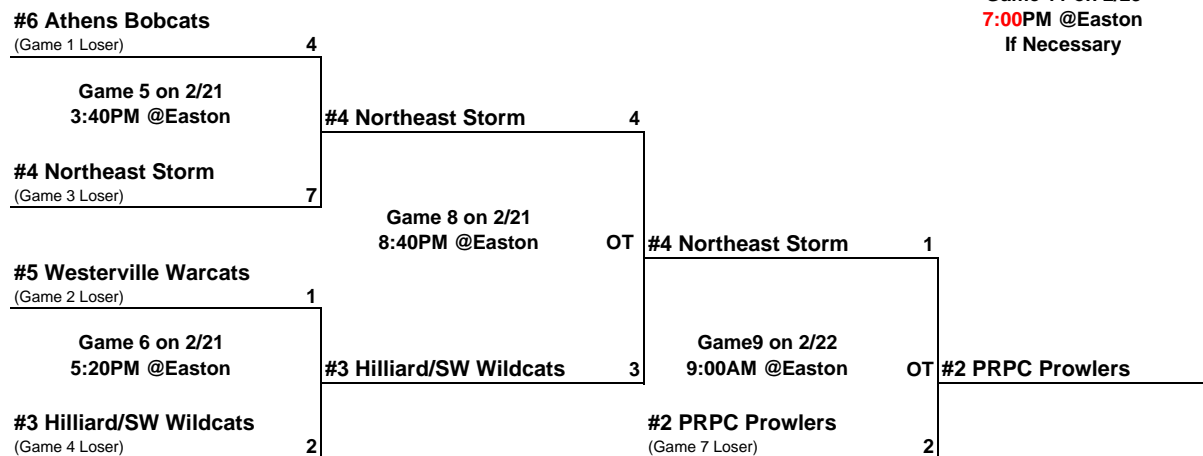

2009 BLUE JACKETS CUP - GCHSCHL CHAMPIONSHIP TOURNAMENT BRACKET

All games will be played at the Chiller Easton except Game 10 at Chiller North.
 Higher seed will be home team except game 10. Winner of game 9 will be home team for game 10. Winner of game 7 will be home team for game 11.
 Double elimination tournament Ice is cut at end of 2nd period and before game for all games in tournament.
 (Schedule changes appear in red.) (OT = Over Time, SO = Shootout)

WINNER'S BRACKET

LOSER'S BRACKET

#1 Newark Generals
Blue Jackets Cup
Champions