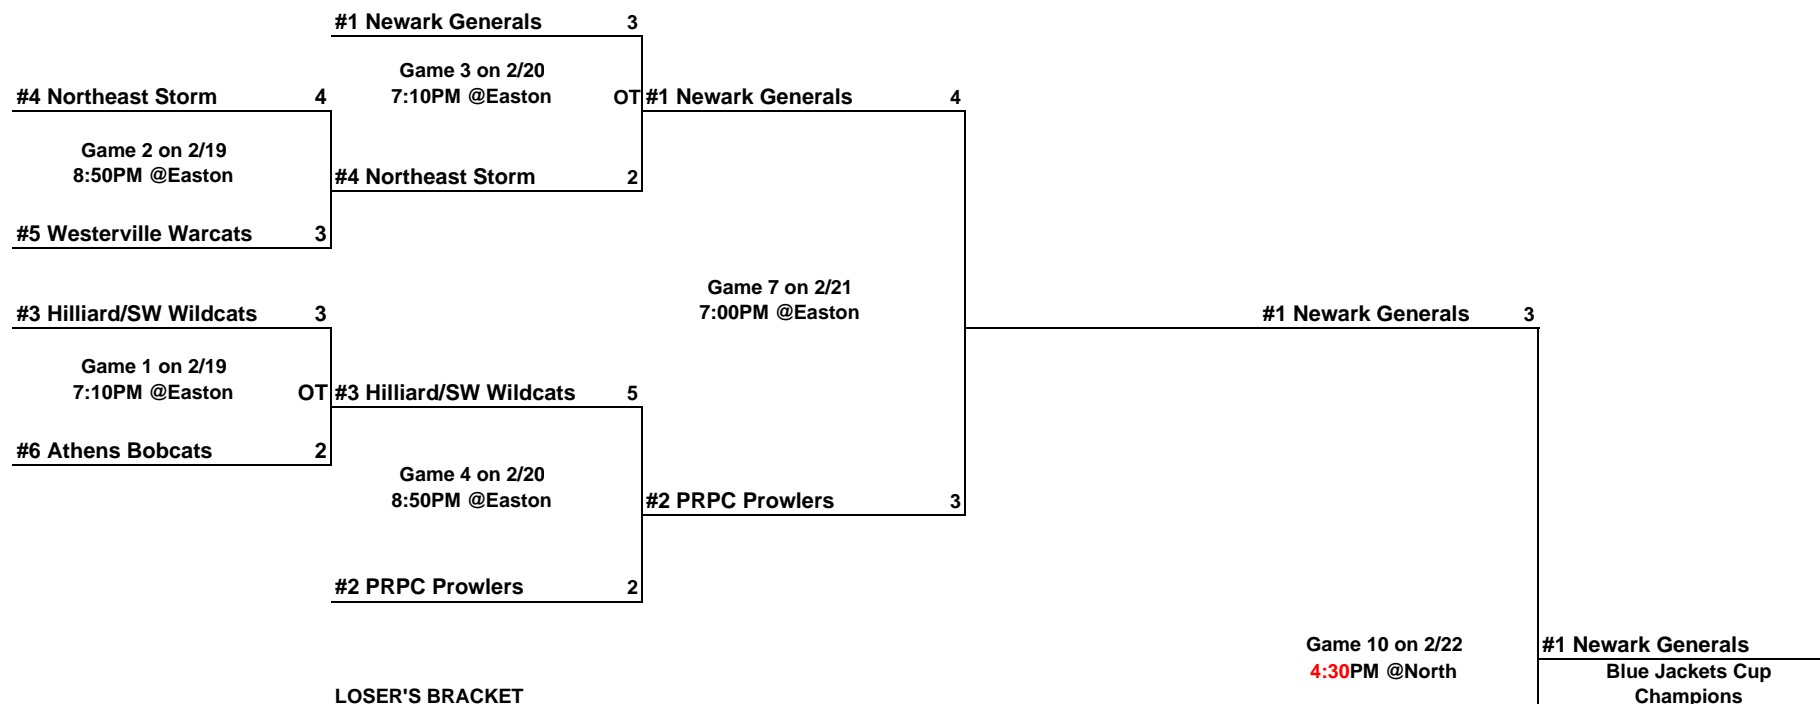

2009 BLUE JACKETS CUP - GCHSCHL CHAMPIONSHIP TOURNAMENT BRACKET

All games will be played at the Chiller Easton except Game 10 at Chiller North.
 Higher seed will be home team except game 10. Winner of game 9 will be home team for game 10. Winner of game 7 will be home team for game 11.
 Double elimination tournament Ice is cut at end of 2nd period and before game for all games in tournament.
 (Schedule changes appear in red.) (OT = Over Time, SO = Shootout)

WINNER'S BRACKET

LOSER'S BRACKET

#1 Newark Generals
Blue Jackets Cup
Champions